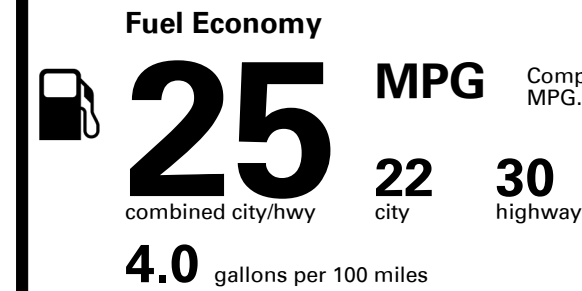

## EPA DOT Fuel Economy and Environment

Gasoline Vehicle

Compact Cars range from 14 to 119 MPG. The best vehicle rates 136 MPGe.

**You spend \$2,250**  
**more in fuel costs over 5 years**  
compared to the average new vehicle.