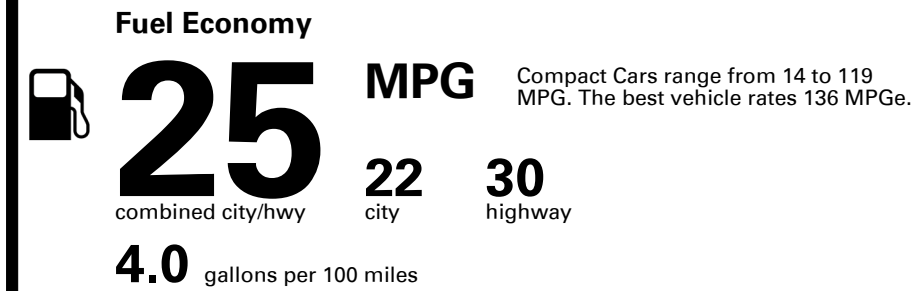

GENESIS WARRANTY

- 5-year/60,000-mile New Vehicle Warranty*
- 10-year/100,000-mile Powertrain Warranty*
- 7-year/Unlimited-mile Anti-perforation Warranty*
- Limited warranties, see dealer for details

Full Tank of Gas

Manufacturer's Suggested Retail Price: $34,900.00

ADDED FEATURES:

- ***Elite Package: $5,000.00**
  - Full LED Headlights
  - Integrated Navigation System
  - Parking Distance Warning
  - Power Folding Auto-Dimming Outside Mirrors
  - Wide Sunroof / Rain-Sensing Wipers
  - Integrated Memory System
  - Power Tilt-and-Telescopic Steering Wheel
  - Heated and Ventilated Front Seats
  - Lexicon® 15-Speaker Surround Sound Audio System
  - Leather Seating Surfaces & Aluminum Interior Trim

Accessories

- *Cargo Tray $150.00
- *First Aid Kit $45.00
- *Mud Guards $70.00

SOLD TO: FL727
O'BRIEN GENESIS OF FORT MYERS
2850 COLONIAL BLVD.
FORT MYERS FL 33966

SHIPPED TO: FL727

Inland Freight & Handling : $995.00

VIN: KMTG34LA1KU014312	ENGINE: G4KJLD012700	EXTERIOR COLOR: HIMALAYAN GRAY	INTERIOR/SEAT COLOR: GRAY/GRAY
MODEL: R0412R45	PORT OF ENTRY: BR	TRANSPORT: TRUCK	ACCESSORY WEIGHT: 15 lbs./ 7 kgs.

TOTAL PRICE: $41,160.00

EMISSIONS:
This vehicle is certified to meet emission requirements in all 50 states

EPA DOT Fuel Economy and Environment

Gasoline Vehicle

You spend $2,000
more in fuel costs over 5 years
compared to the average new vehicle.

Annual fuel cost $1,800

Fuel Economy & Greenhouse Gas Rating (tailpipe only)

Smog Rating (tailpipe only)

This vehicle emits 357 grams CO₂ per mile. The best emits 0 grams per mile (tailpipe only). Producing and distributing fuel also create emissions; learn more at fueleconomy.gov.

Actual results will vary for many reasons, including driving conditions and how you drive and maintain your vehicle. The average new vehicle gets 27 MPG and costs $7,000 to fuel over 5 years. Cost estimates are based on 15,000 miles per year at $ 2.55 per gallon. MPGe is miles per gasoline gallon equivalent. Vehicle emissions are a significant cause of climate change and smog.

fueleconomy.gov

Calculate personalized estimates and compare vehicles

GOVERNMENT 5-STAR SAFETY RATINGS

This vehicle has not been rated by the government for overall vehicle score, frontal crash, side crash or rollover risk.

Source: National Highway Traffic Safety Administration (NHTSA).
www.safercar.gov or 1-888-327-4236

Manufacturer's suggested retail price includes manufacturer's recommended pre-delivery service. Gasoline license and title fees state and local taxes and dealer installed options and accessories are not included in the manufacturer's suggested retail price. This label has been affixed to this vehicle by Hyundai Motor America, pursuant to the requirements of 15 U.S.C. 1231 et seq. which prohibits its removal or alteration prior to delivery to the ultimate purchaser.

PARTS CONTENT INFORMATION

FOR VEHICLES IN THIS CARLINE: U.S./CANADIAN PARTS CONTENT: 2 %

MAJOR SOURCES OF FOREIGN PARTS CONTENT: KOREA: 88 %

FOR THIS VEHICLE: FINAL ASSEMBLY POINT: ULSAN, KOREA

COUNTRY OF ORIGIN:

ENGINE: KOREA TRANSMISSION: KOREA

Note: Parts content does not include final assembly, distribution, or other non-parts costs.